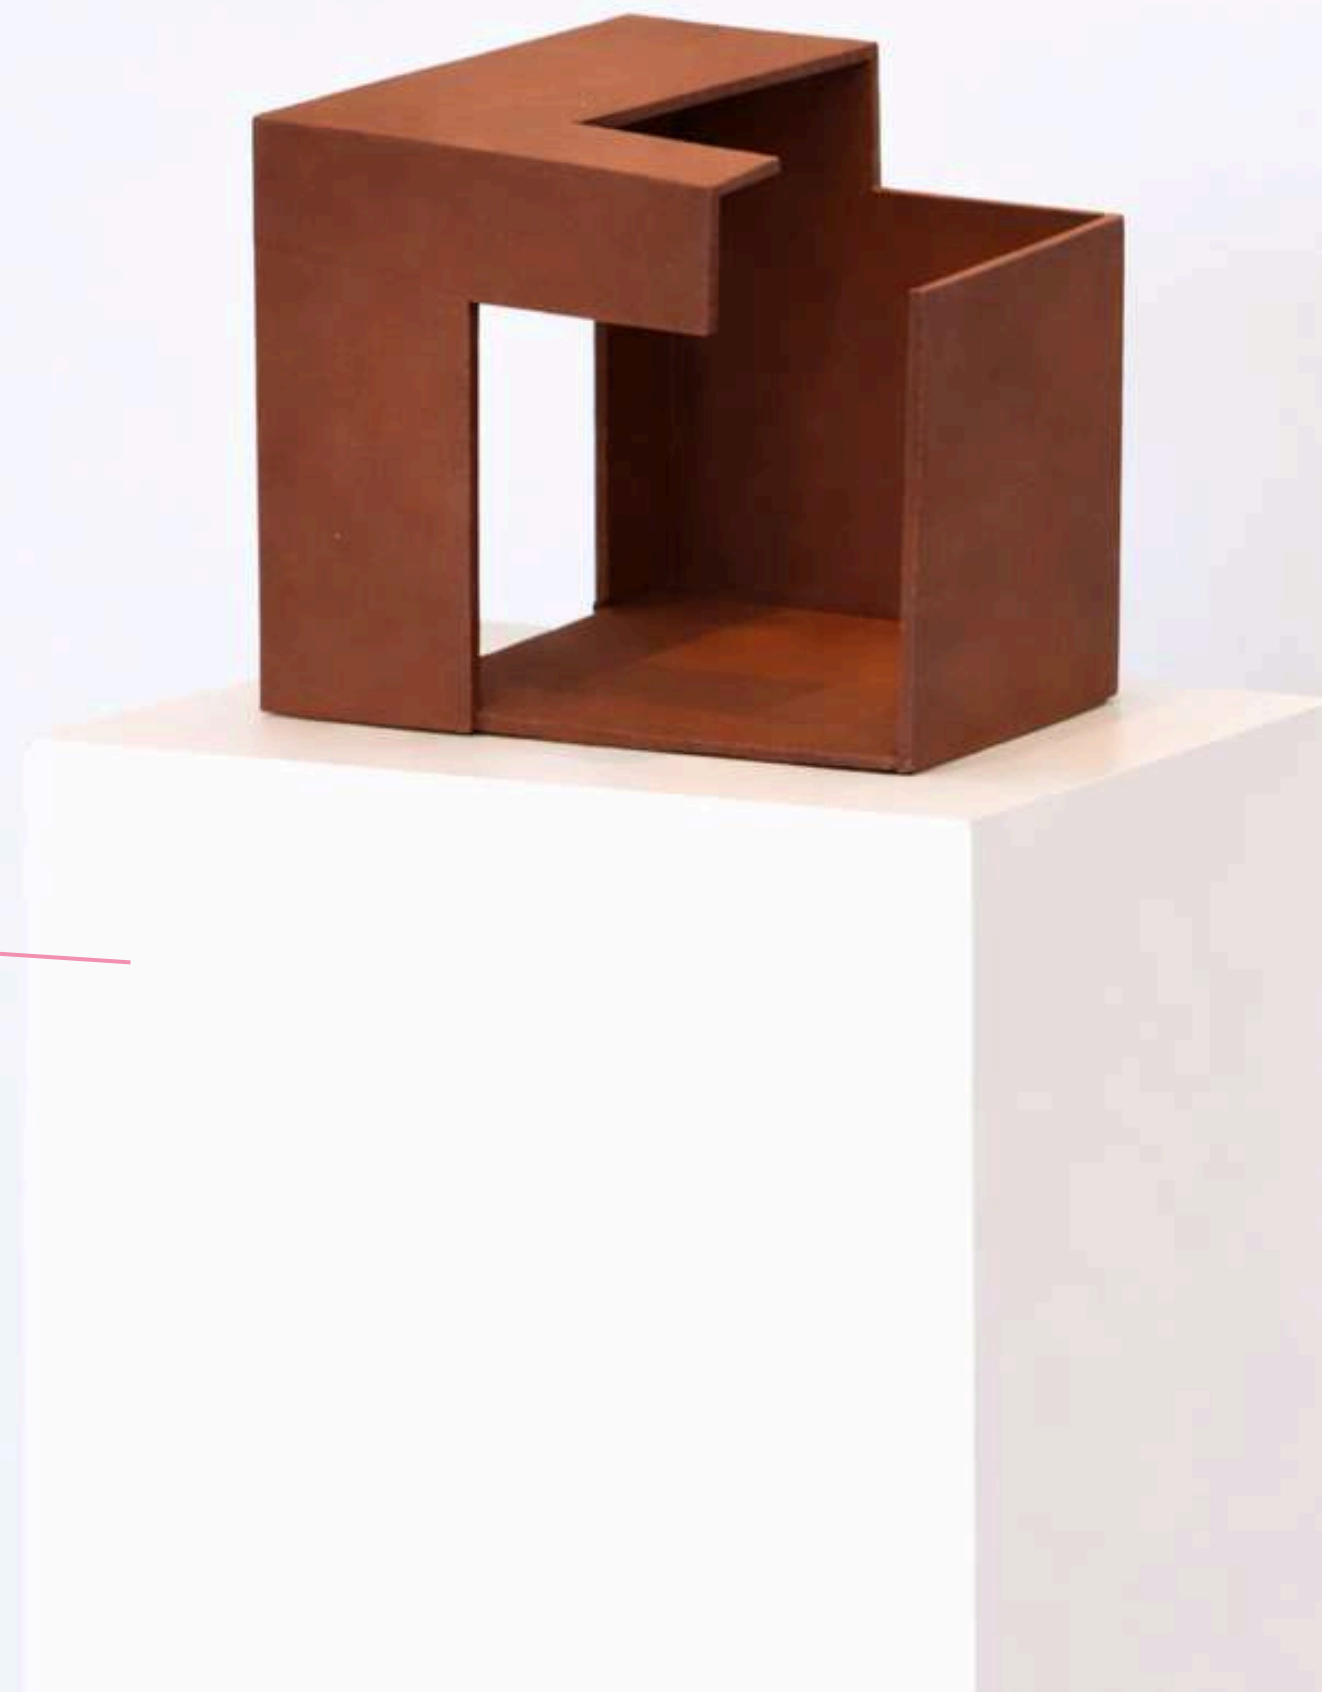

1 unit
Width: 1,40 m
Height: 1,80 m

● **SMALL BEIGE VASE I**

1 unit
Width: 16 cm
Height: 26 cm

● **SMALL BEIGE VASE II**

1 unit
Width: 20,5 cm
Height: 19,5 cm

● **BLACK WAVY CANDLE HOLDER**

1 unit

Large candle holder

Width: 6,5 cm
Height: 25 cm

Small candle holder

Width: 6,5 cm
Height: 17 cm

● **LARGE BEIGE TABLE**

1 unit
Height: 75 cm
Length: 2 m

● **ABSTRACT VASE**

1 unit
Height: 21,5 cm
Length: 25,5 m

● **BEIGE ARMCHAIR**

2 units
Width: 60 cm
Height: 70 cm
Depth: 67 cm

● **BEIGE CHAIR**

4 units
Width: 53 cm
Height: 81 cm
Depth: 51 cm

● **ABSTRACT SCULPTURE**

1 unit
Width: 40 cm
Height: 30 cm

● **WHITE PEONA**

1 unit
Width: 35 cm
Depth: 35 cm
Height: 80 cm

● **GHOST CHAIR***

45 units
Width: 35 cm
Height: 90 cm
Depth: 40 cm

● **WHITE TABLE***

12 units
Width: 60 cm
Height: 73 cm
Length: 2 m

*QUOTE NEEDED

● **AUDIOVISUAL SERVICES***

The venue offers:
TV 86" **
TV 65" **
Sound system
Amplifier
Sound mixer
Microphones