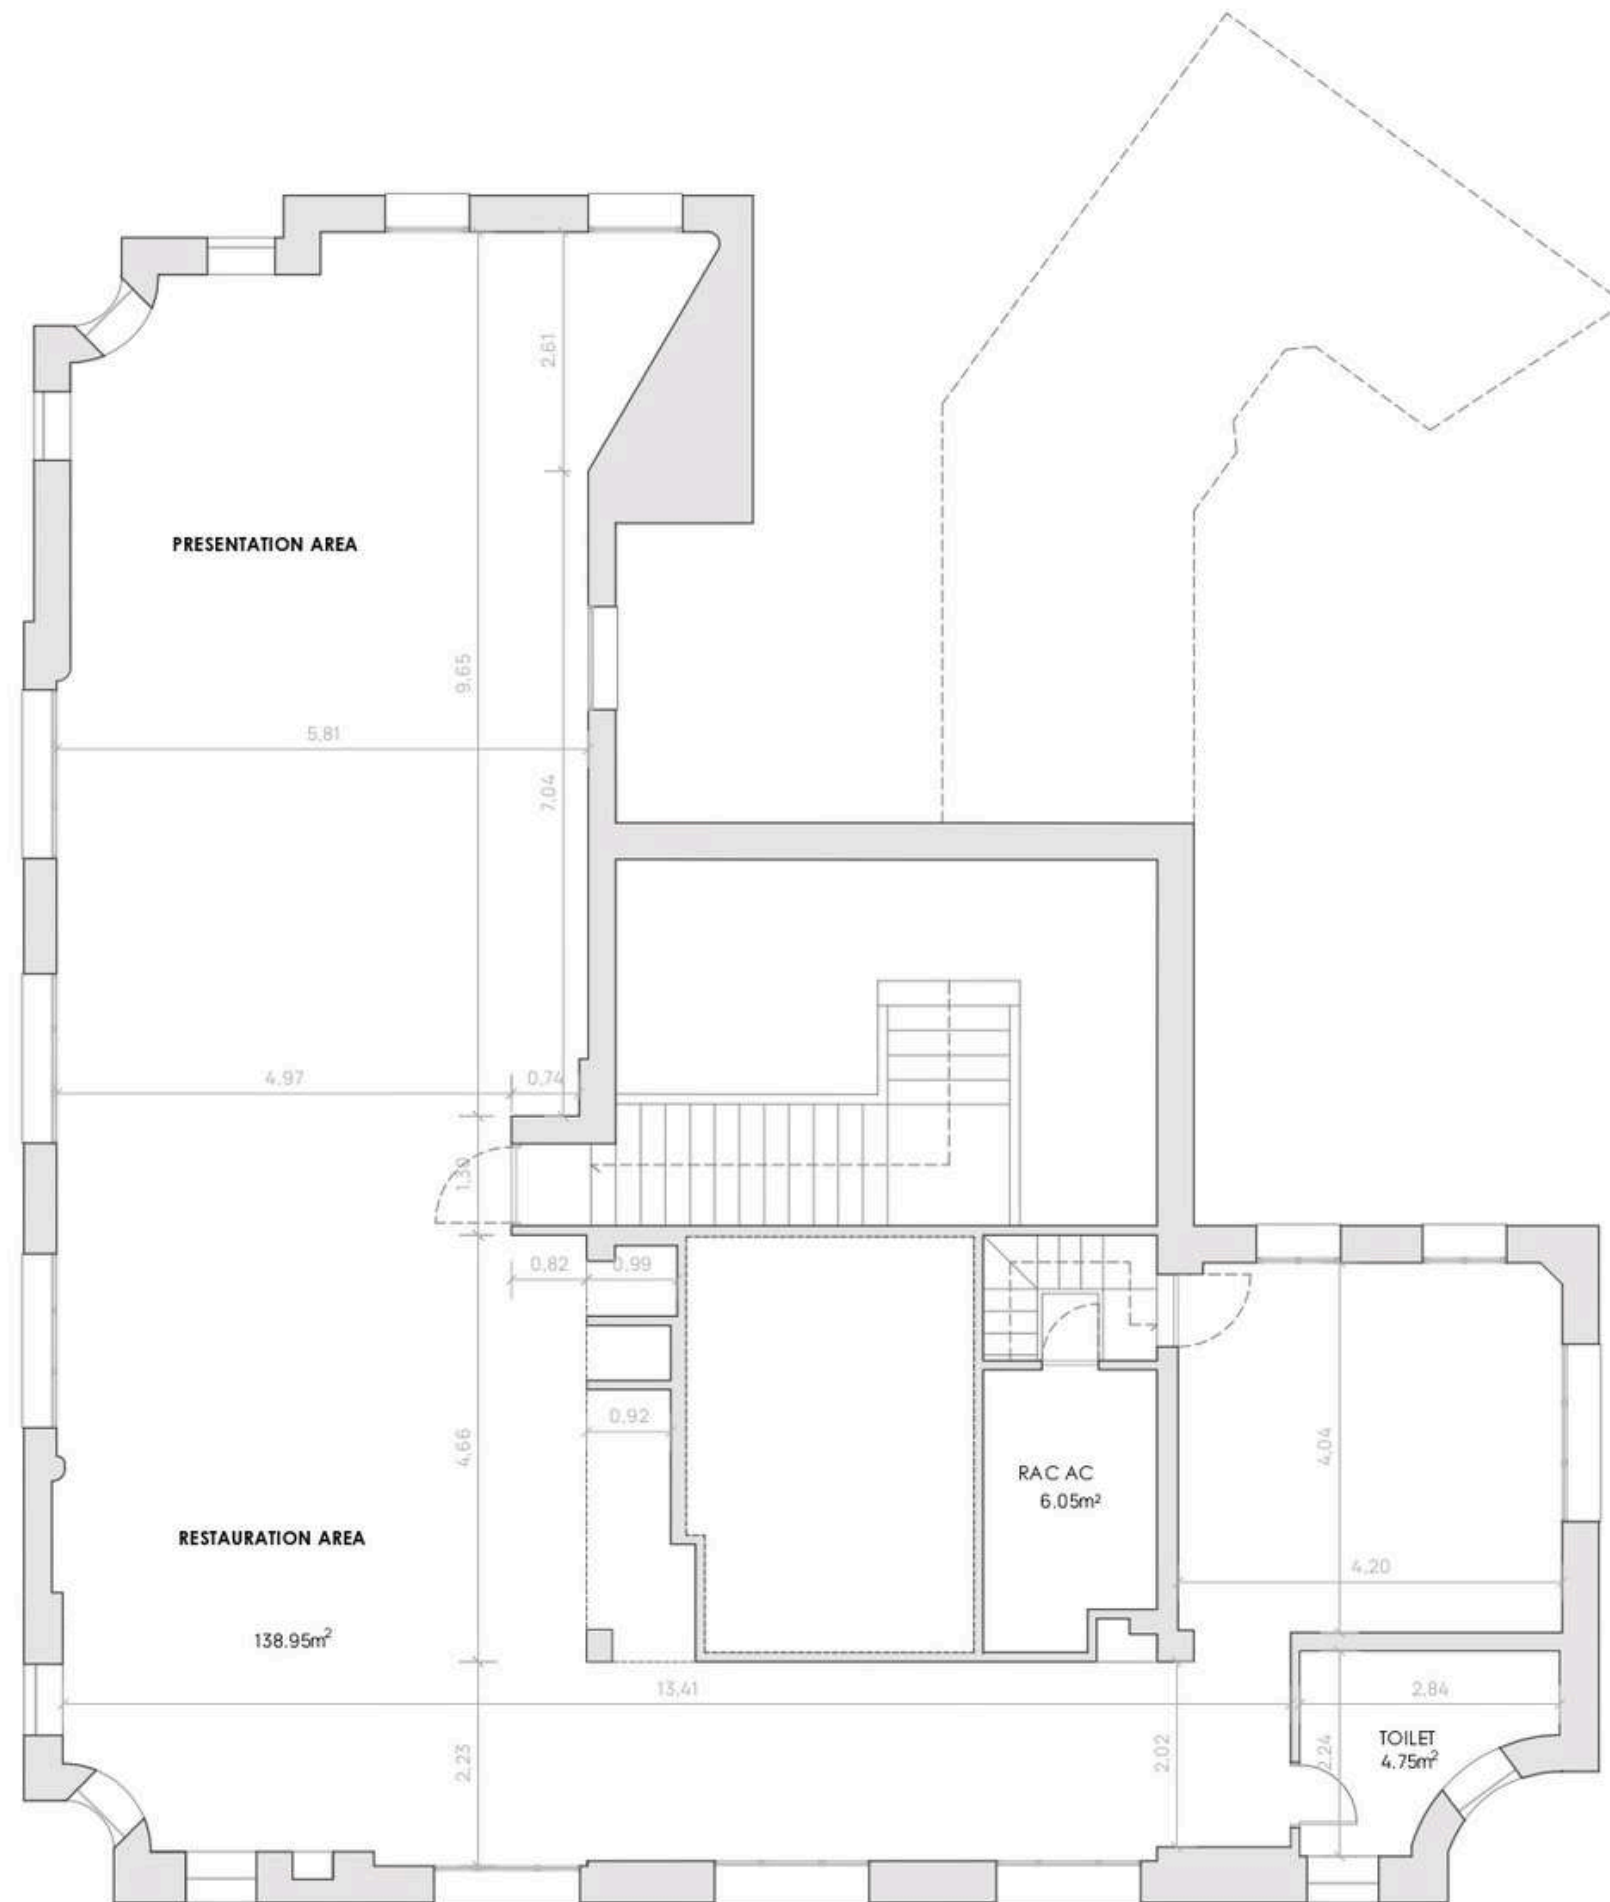

Innédito 16